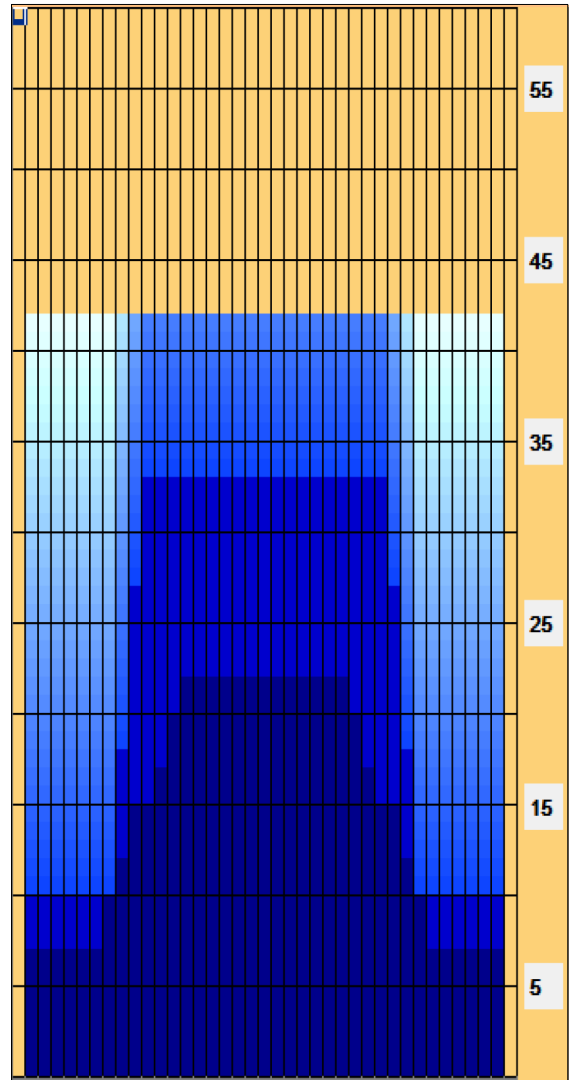

Alvariini syyskaadot erikoiskisan 21.9.-14.11.2015 olosuhde
(myös valtakunnansarjan kisassa)

YOUR LINES | OUR PASSION

Oil Pattern Distance: **42 Feet** Reverse Brush Drop: **35 Feet** Oil Per Board: **50 uL**
 Forward Oil Total: **14.95 mL** Reverse Oil Total: **10.35 mL** Volume Oil Total: **25.3 mL**
 Forward Boards Crossed: **299 Boards** Reverse Boards Crossed: **207 Boards** Total Boards Crossed: **506 Boards**

	Start	Stop	Loads	Speed	Crossed	Start	End	Feet	T.Oil
1	2L	2R	5	14	185	0.0	7.9	7.9	9250
2	8L	8R	1	18	25	7.9	10.4	2.5	1250
3	9L	9R	1	18	23	10.4	12.9	2.5	1150
4	10L	10R	1	18	21	12.9	15.4	2.5	1050
5	12L	12R	1	18	17	15.4	17.9	2.5	850
6	13L	13R	1	18	15	17.9	20.4	2.5	750
7	14L	14R	1	18	13	20.4	22.9	2.5	650
8	2L	2R	0	18	0	22.9	34.0	11.1	0
9	2L	2R	0	30	0	34.0	42.0	8.0	0

Conditioner: ICE

TransferType:
Transfer Brush

Forward

Reverse

Combined

Buff

	Start	Stop	Loads	Speed	Crossed	Start	End	Feet	T.Oil
1	2L	2R	0	30	0	42.0	33.0	-9.0	0
2	11L	11R	2	22	38	33.0	26.8	-6.2	1900
3	10L	10R	3	22	63	26.8	17.5	-9.3	3150
4	9L	9R	3	18	69	17.5	9.9	-7.6	3450
5	2L	2R	1	18	37	9.9	7.4	-2.5	1850
6	2L	2R	0	14	0	7.4	0.0	-7.4	0

Item	3L-7L:18L-18R	8L-12L:18L-18R	13L-17L:18L-18R	18L-18R:17R-13R	18L-18R:12R-8R	18L-18R:7R-3R
Description	Outside Track:Middle	Middle Track:Middle	Inside Track:Middle	Middle:Inside Track	Middle:Middle Track	Middle:Outside Track
Track Zone Ratio	3.33	1.47	1.01	1.01	1.47	3.33